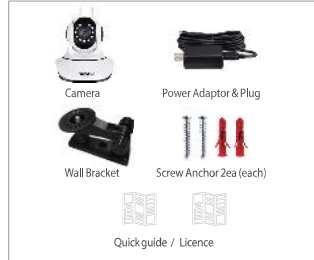

Contents

SP2960HHD		
Video	Imaging Device	1/3" 1.3M Sensor
	Effective Pixels	1944 (H) x 1092 (V)
	Scanning System	Progressive
	Low Light Performance	0.3Lux (Color), 0Lux (Black/White)
Lens	Focal Length	4.0mm
	Angular Field of View (H/V/D)	D:96.1°, H:80.9°, V:43.4°
	Focus Control	Fixed Focus
	Lens Distortion Correction	Off/On
Pan/Tilt/Rotate	Pan Range	350° (-175° ~ 175°)
	Tilt Range	155° (-80° ~ +75°), Privacy mode (-80°)
	Auto Object Tracking	Off/On
	IR LED	850mm
Operational	Viewable Length	5m
	Day & Night	True D/N (Auto)
	Wide Dynamic Range	HDR
	Contrast Enhancement	Auto
	Digital Noise Reduction	Support (2D+3D Noise Filter)
	Digital Image Stabilization	N/A
	Motion Detection	Off/On
	Audio Detection	no
	Privacy Mode	Off
	White Balance	Auto
	Digital Zoom	2x (Mobile)
	Flip/Mirror	Off/On
	Intelligent Video Analytics	Motion Detection
Memory Slot	MicroSD Memory Slot	
Network	Wireless	Wifi 802.11 b/g/n (Single Band)
	Video Compression Format	H.264, Motion JPEG
	Resolution	1280x960/640x360 Max.
	Framerate	H.264, 1280x960 25FPS Audio
	I/O	Built-in Mic and Speaker
	Audio Compression Format	G.711 u-law
	Audio Communication	2-way audio/ Half duplex
	IP	IPv4
	Protocol	TCP/IP, UDP/IP, RTP (UDP), RTP (TCP), RTSP, NTP, DHCP, SMTP, ICMP, ARP, DNS, UPnP
	Security	Digest Login Authentication
Environmental	Operating Temperature/ Humidity	0°C ~ 40°C (+32°F ~ 104°F) / Less than 90% RH
	Ingress Protection	Indoor
Electrical	Input Voltage/ Current	5V/2A
	Power Connector	micro-USB Type
Mechanical	RF Output Power	802.11b:16dBm, 802.11g:14dBm, 802.11n:13dBm
	Color	Black (dark gray)
	Dimension (WxHxD/ØxH)	Ø85*84H
	Weight	155g

©2017 Siment Europe Ltd. All rights reserved.

DESIGN AND SPECIFICATIONS ARE SUBJECT TO CHANGE WITHOUT NOTICE. Under no circumstances, this document shall be reproduced, distributed or changed, partially or wholly, without formal authorisation of Siment Europe Ltd. Wisenet, LiteNet, SSNR are trademarks of Siment Europe Ltd.

M.H-1605