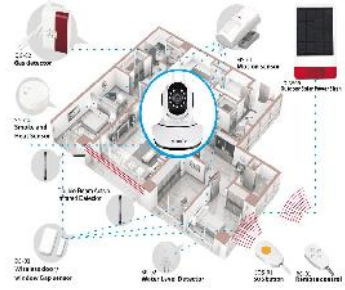

Compatible device